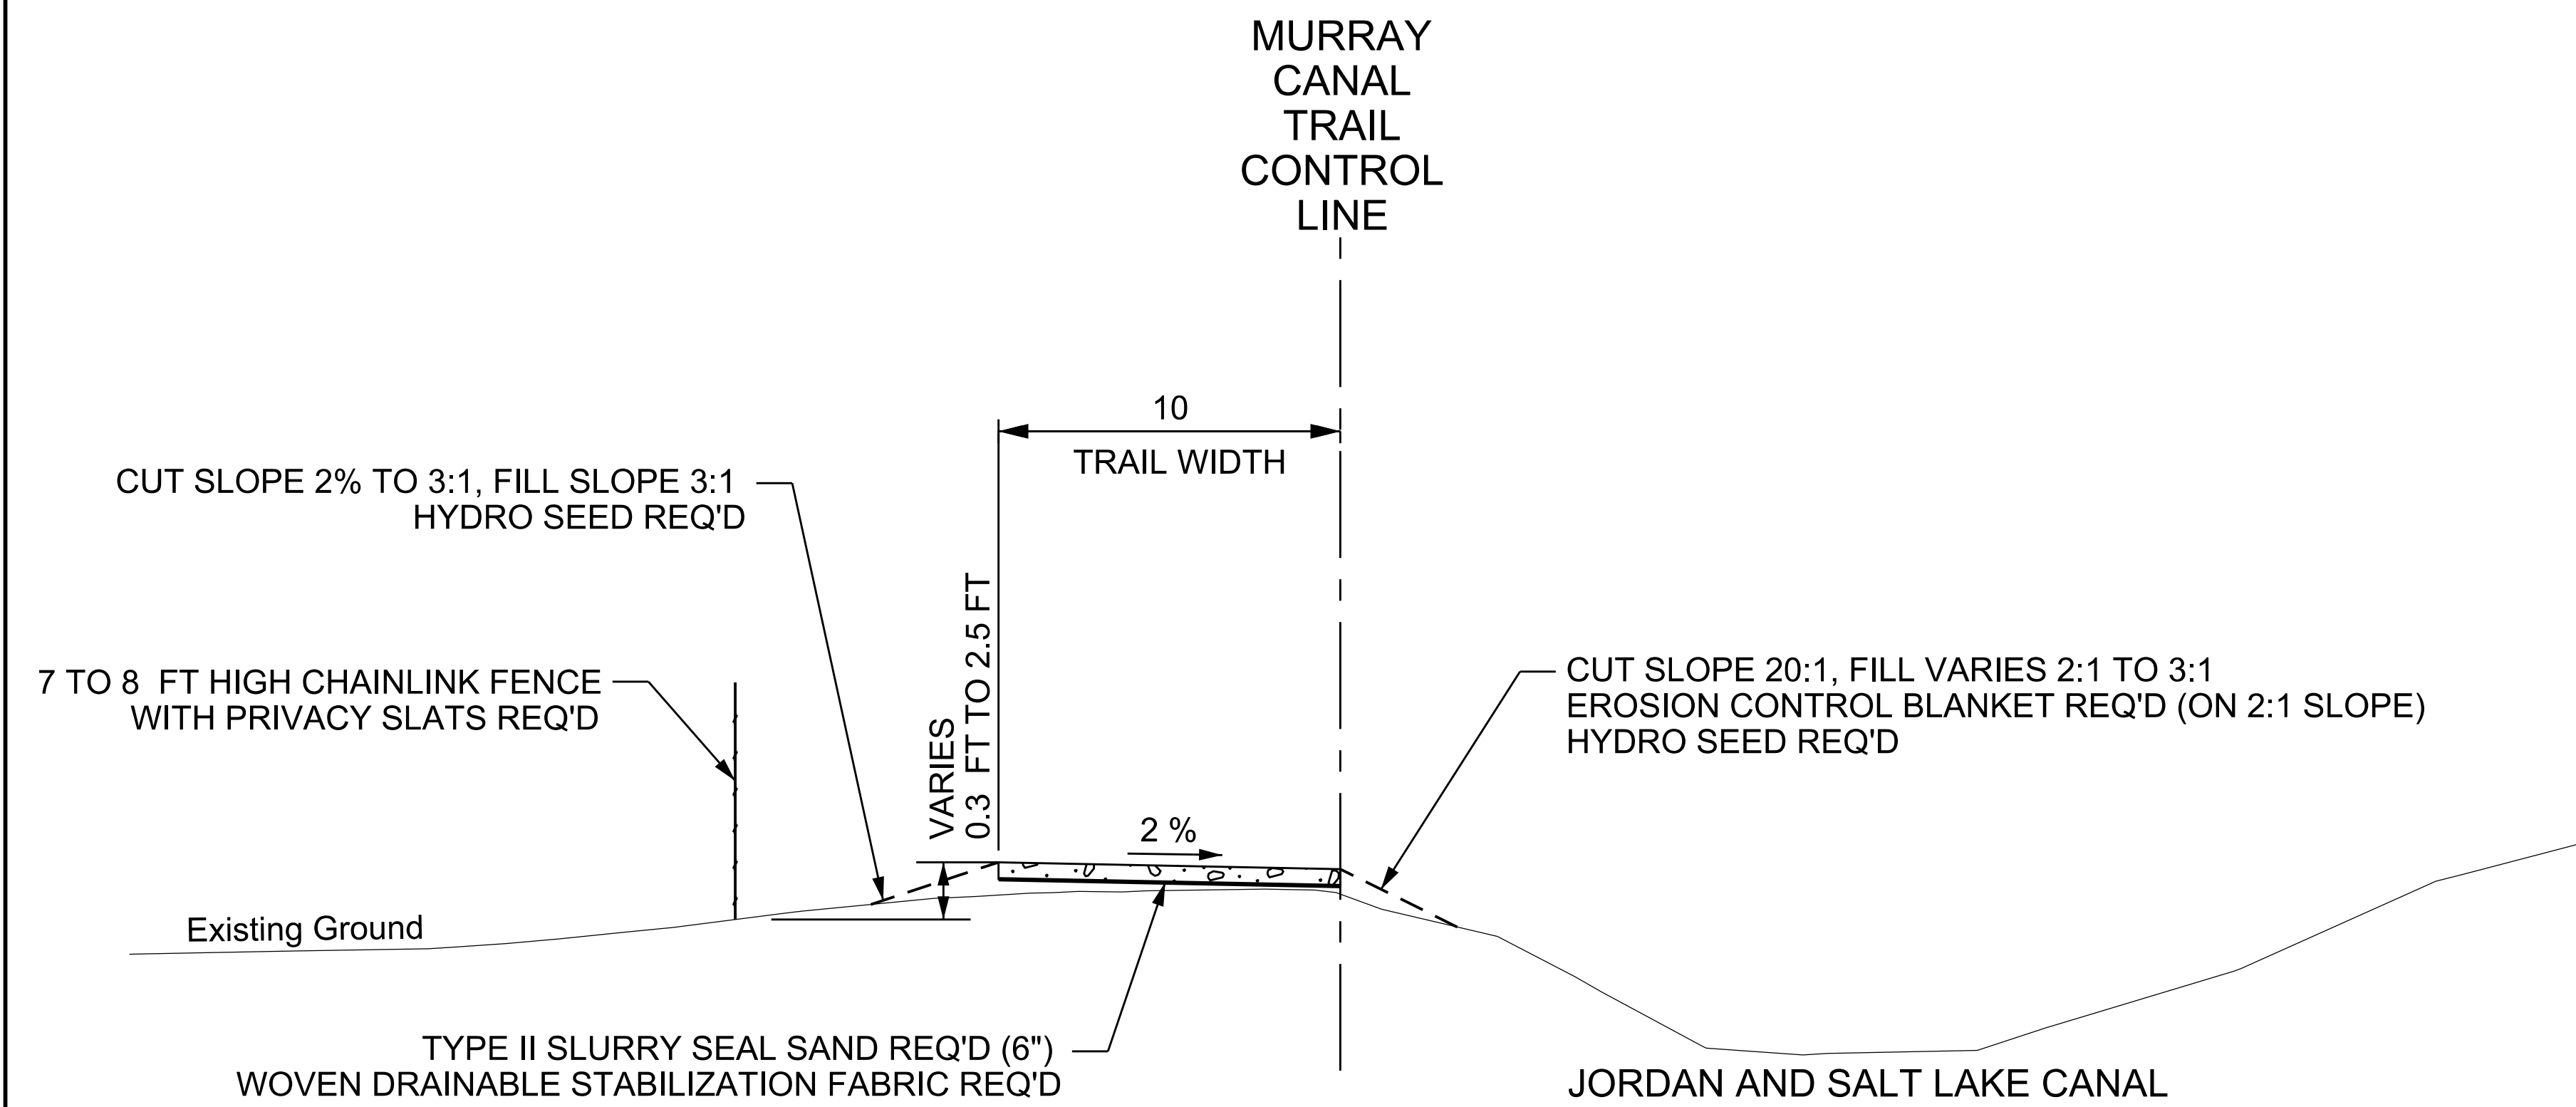

MURRAY PARKS & RECREATION

MURRAY CANAL TRAIL

MURRAY CANAL TRAIL LOOKING NORTHEAST WHEELER FARM TO VINE STREET

MURRAY CANAL TRAIL LOOKING NORTH VINE STREET TO FOUNTAIN BLUE DRIVE