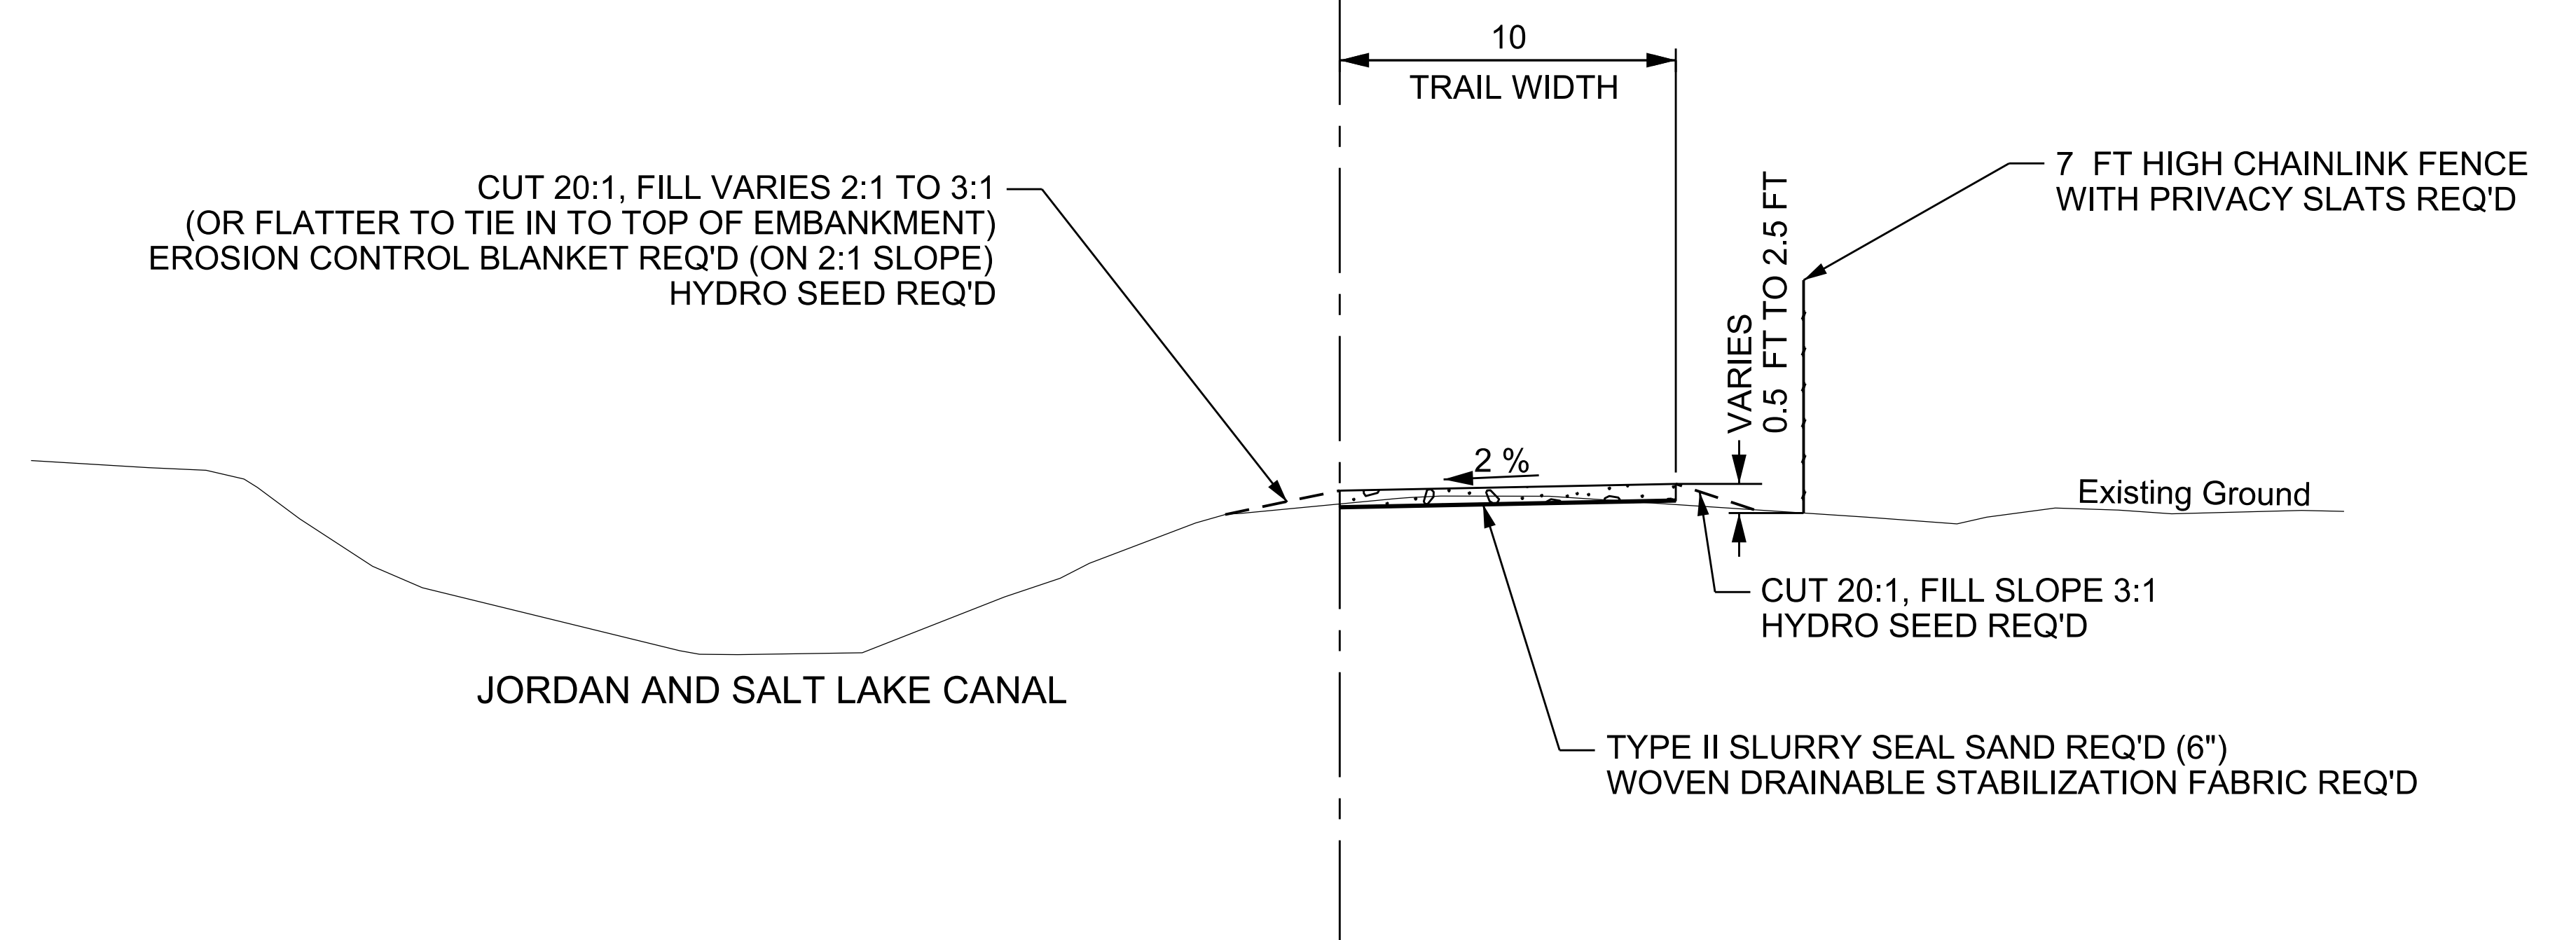

MURRAY PARKS & RECREATION

MURRAY CANAL TRAIL

MURRAY CANAL TRAIL LOOKING NORTHEAST WHEELER FARM TO VINE STREET

MURRAY CANAL TRAIL LOOKING NORTH VINE STREET TO FOUNTAIN BLUE DRIVE