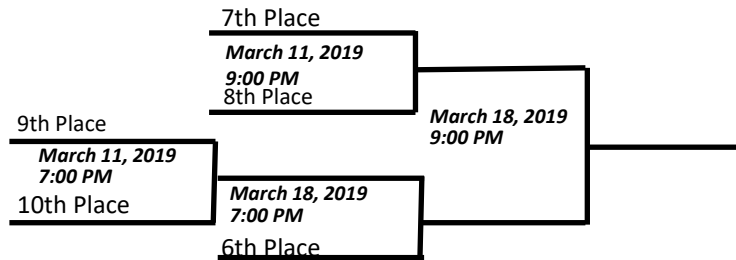

Monday, January 14, 2019

6:00 PM West Jordan vs SoJo Falcons
 7:00 PM Salt lake Legends vs Ballerz
 8:00 PM Stansbury Stallions vs Black Mambas
 9:00 PM Olympus Titans vs Fire
 Bye Tooele Drive Taylorsville

Monday, February 25, 2019

6:00 PM SoJo Falcons vs Stansbury Stallions
 7:00 PM Tooele Drive vs Ballerz
 8:00 PM Black Mambas vs Salt lake Legends
 9:00 PM Olympus Titans vs West Jordan
 Bye Taylorsville Fire

Monday, March 4, 2019

6:00 PM Black Mambas vs Tooele Drive
 7:00 PM Taylorsville vs SoJo Falcons
 8:00 PM Ballerz vs Olympus Titans

**7th Grade Single Elimination Tournament
 Upper Bracket**

Lower Bracket