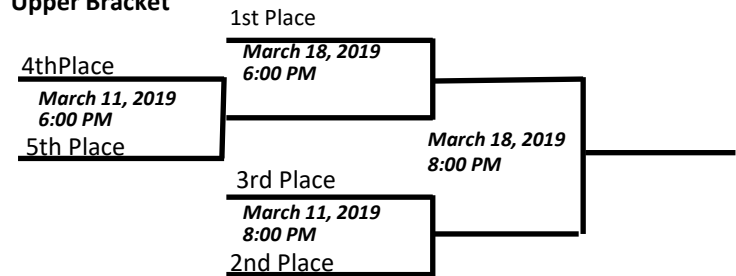

Monday, January 21, 2019

6:00 PM Fire vs Taylorsville
7:00 PM Olympus Titans vs Black Mambas
8:00 PM Tooele Drive vs SoJo Falcons
9:00 PM Stansbury Stallions vs West Jordan
Bye Ballerz Salt lake Legends

Monday, January 28, 2019

6:00 PM West Jordan vs Salt lake Legends
7:00 PM Olympus Titans vs Tooele Drive
8:00 PM Stansbury Stallions vs Taylorsville
9:00 PM Ballerz vs Fire
Bye Black Mambas SoJo Falcons

Monday, February 4, 2019

6:00 PM Black Mambas vs Ballerz
7:00 PM Tooele Drive vs Stansbury Stallions
8:00 PM Fire vs SoJo Falcons
9:00 PM Taylorsville vs Salt lake Legends
Bye West Jordan Olympus Titans

Monday, February 11, 2019

6:00 PM Stansbury Stallions vs Olympus Titans
7:00 PM Taylorsville vs West Jordan
8:00 PM Salt lake Legends vs Fire
9:00 PM SoJo Falcons vs Black Mambas
Bye Ballerz Tooele Drive

Monday, February 18, 2019

6:00 PM Ballerz vs Taylorsville
7:00 PM Fire vs Stansbury Stallions
8:00 PM West Jordan vs Tooele Drive
9:00 PM SoJo Falcons vs Salt lake Legends
Bye Olympus Titans Black Mambas

Monday, February 25, 2019

6:00 PM SoJo Falcons vs Stansbury Stallions
7:00 PM Tooele Drive vs Ballerz
8:00 PM Black Mambas vs Salt lake Legends
9:00 PM Olympus Titans vs West Jordan
Bye Taylorsville Fire

Monday, March 4, 2019

6:00 PM Black Mambas vs Tooele Drive
7:00 PM Taylorsville vs SoJo Falcons
8:00 PM Ballerz vs Olympus Titans

**7th Grade Single Elimination Tournament
Upper Bracket**