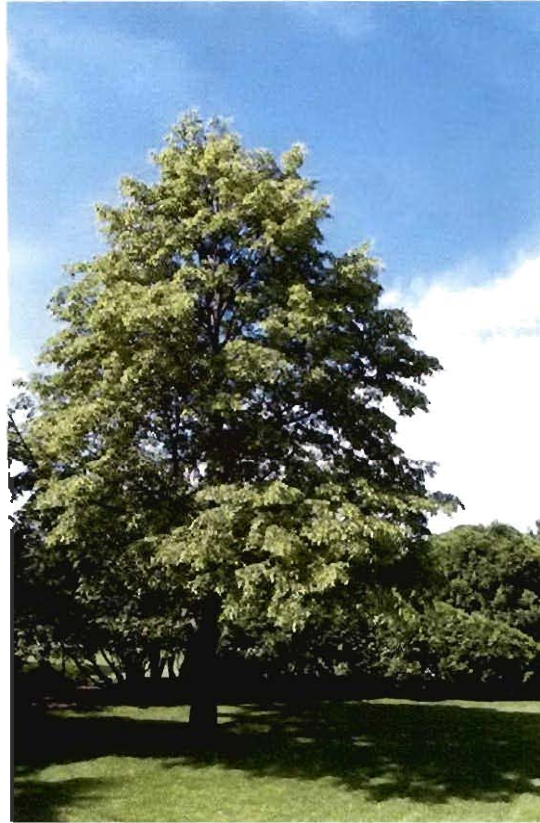

Greenspire Linden

Description	A very reliable shade tree, even for difficult conditions. Tolerates a very wide range of soil condition. Linden trees have very flexible wood making them an excellent choice for open windy areas. Not bothered by most common tree pests. Fairly fast growing. Slender, upturned branches create a dense, uniform crown with a conical outline. Tiny, yellow, fragrant flowers appear in early summer and small, heart-shaped, green leaves turn yellow in fall. EASY TO GROW! Hardy to -40°F Maximum Elevation: 7,000 ft.
Deciduous Tree Type	Shade Tree
Tree Habit	Round
Mature Size (generic)	TREE (30-50' Tall) • Average Width
Fall Color	Dramatic
Features	Fragrant Flowers
Flowering Season	Spring
USDA Hardiness Zone	3, 4, 5, 6
Water Needs	Moderate
Growth Rate	Moderate
Light Needs	Filtered Sun, Partial Sun, Full Sun
Mature Height	30-40 ft.
Mature Width	25-30 ft.
Name	Greenspire Linden