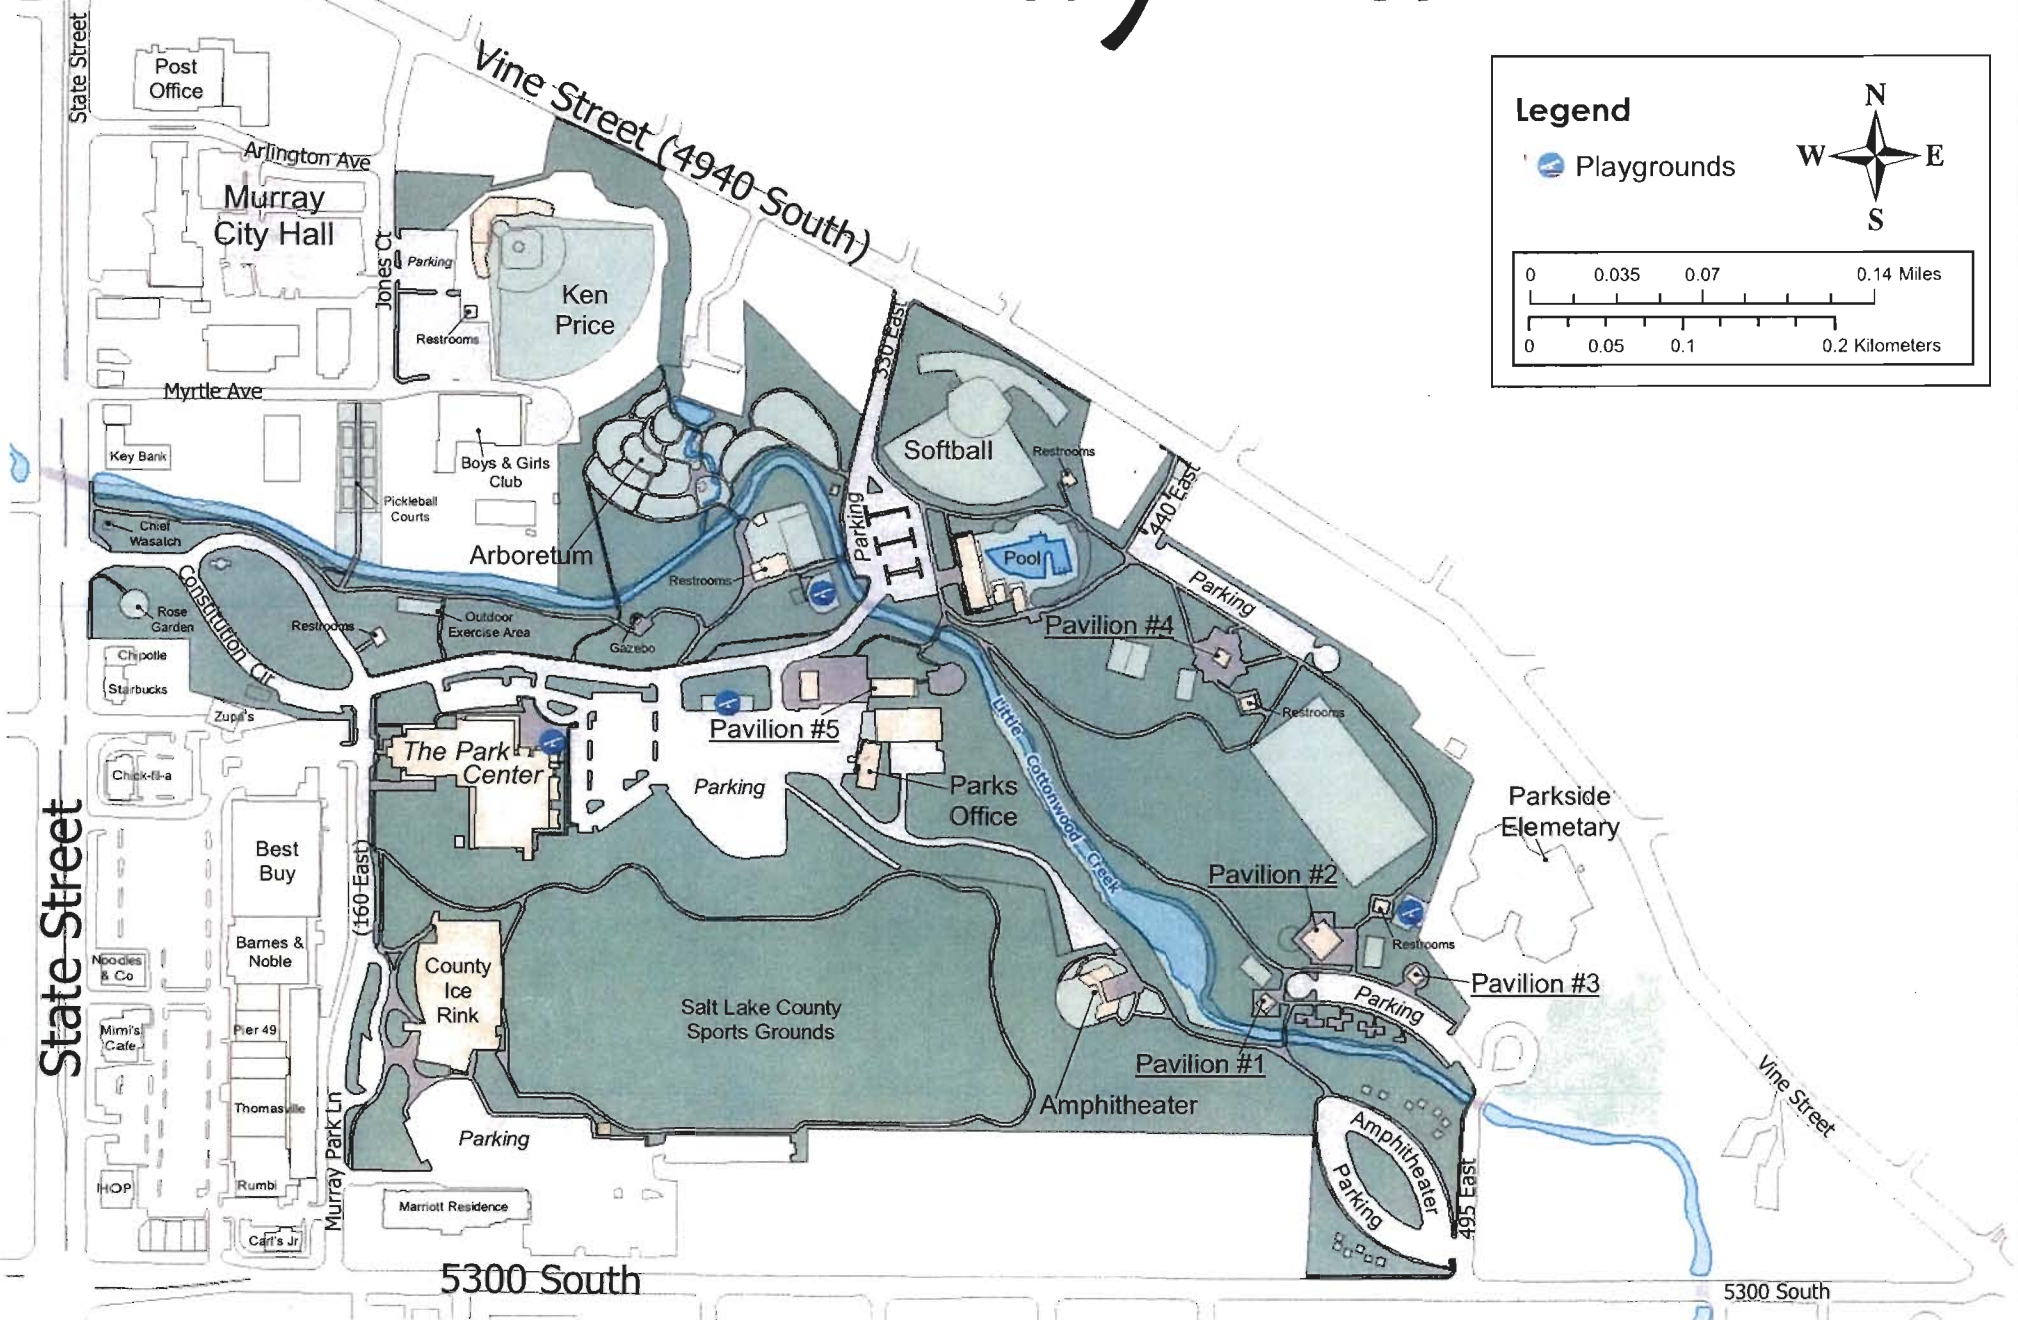

Murray Park

Legend

- Playgrounds

0 0.035 0.07 0.14 Miles
0 0.05 0.1 0.2 Kilometers